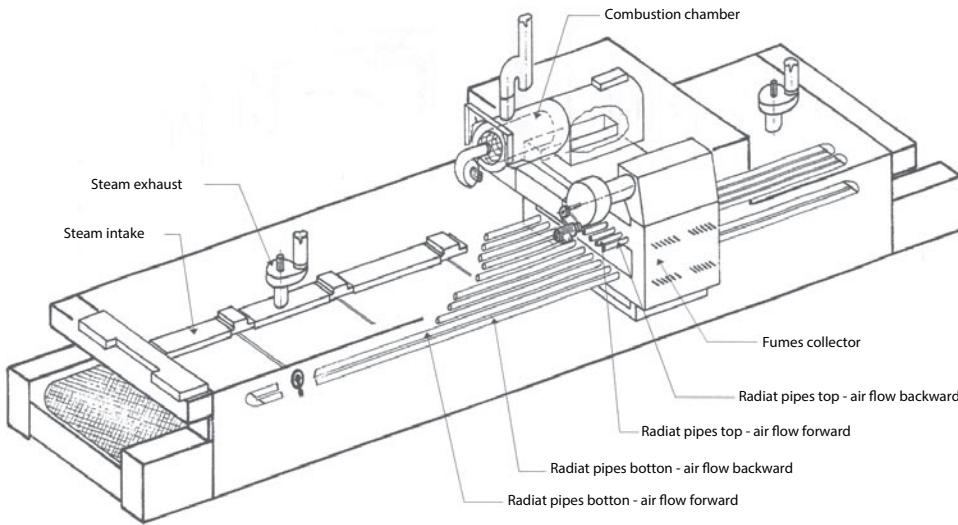

POLIN

INDUSTRIAL LINE

- Cyclothermic Tunnel Oven
- Hard biscuits
-

CYCLOTHERMIC TUNNEL OVEN

600
800
1000
1200
1500

45 Garema Circuit, Kingsgrove NSW 2208 Australia
t. +61 2 9740 5122
e. info@rvo.com.au
www.rvo.com.au