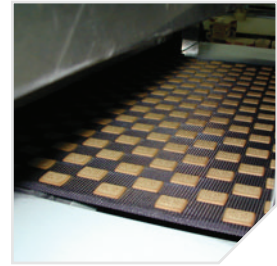

POLIN

INDUSTRIAL LINE

- Cyclothermic Tunnel Oven
- Hard biscuits
-

CYCLOTHERMIC TUNNEL OVEN

600
800
1000
1200
1500

45 Garema Circuit, Kingsgrove NSW 2208 Australia
t. +61 2 9740 5122
e. info@rvo.com.au
www.rvo.com.au