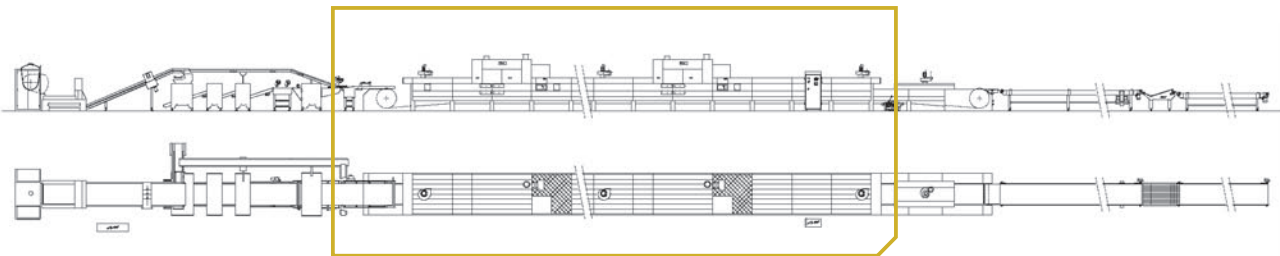

POLIN

INDUSTRIAL LINE

- Cyclothermic Tunnel Oven
- Hard biscuits
-

CYCLOTHERMIC TUNNEL OVEN

600
800
1000
1200
1500

45 Garema Circuit, Kingsgrove NSW 2208 Australia
t. +61 2 9740 5122
e. info@rvo.com.au
www.rvo.com.au